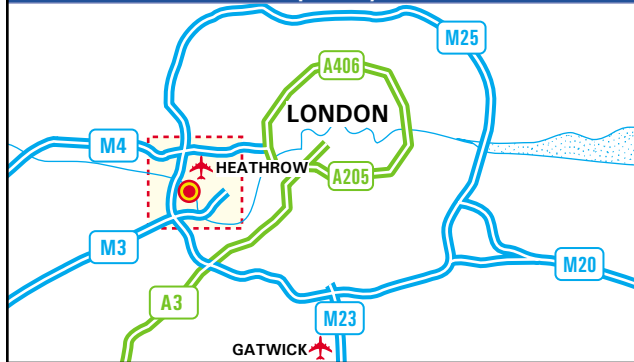

From the M25

- Exit the M25 at junction 13.
- Join the A30 Staines by-pass.
- Continue to the Crooked Billet Roundabout, and take the left hand lane to cross the A30 for the third exit to Staines.
- Tax Computer Systems is located on the left-hand side.

From London

- Take the A4 and exit at the Hogarth Roundabout on to the A316.
- Remain on the A316 to the point where it becomes the M3 (Sunbury Cross, junction 1 of the M3).
- At Sunbury Cross take the fifth exit on to the A308 for Staines and Ashford.
- Continue to the Crooked Billet Roundabout, take the first exit for Staines.
- Tax Computer Systems is located on the left-hand side.